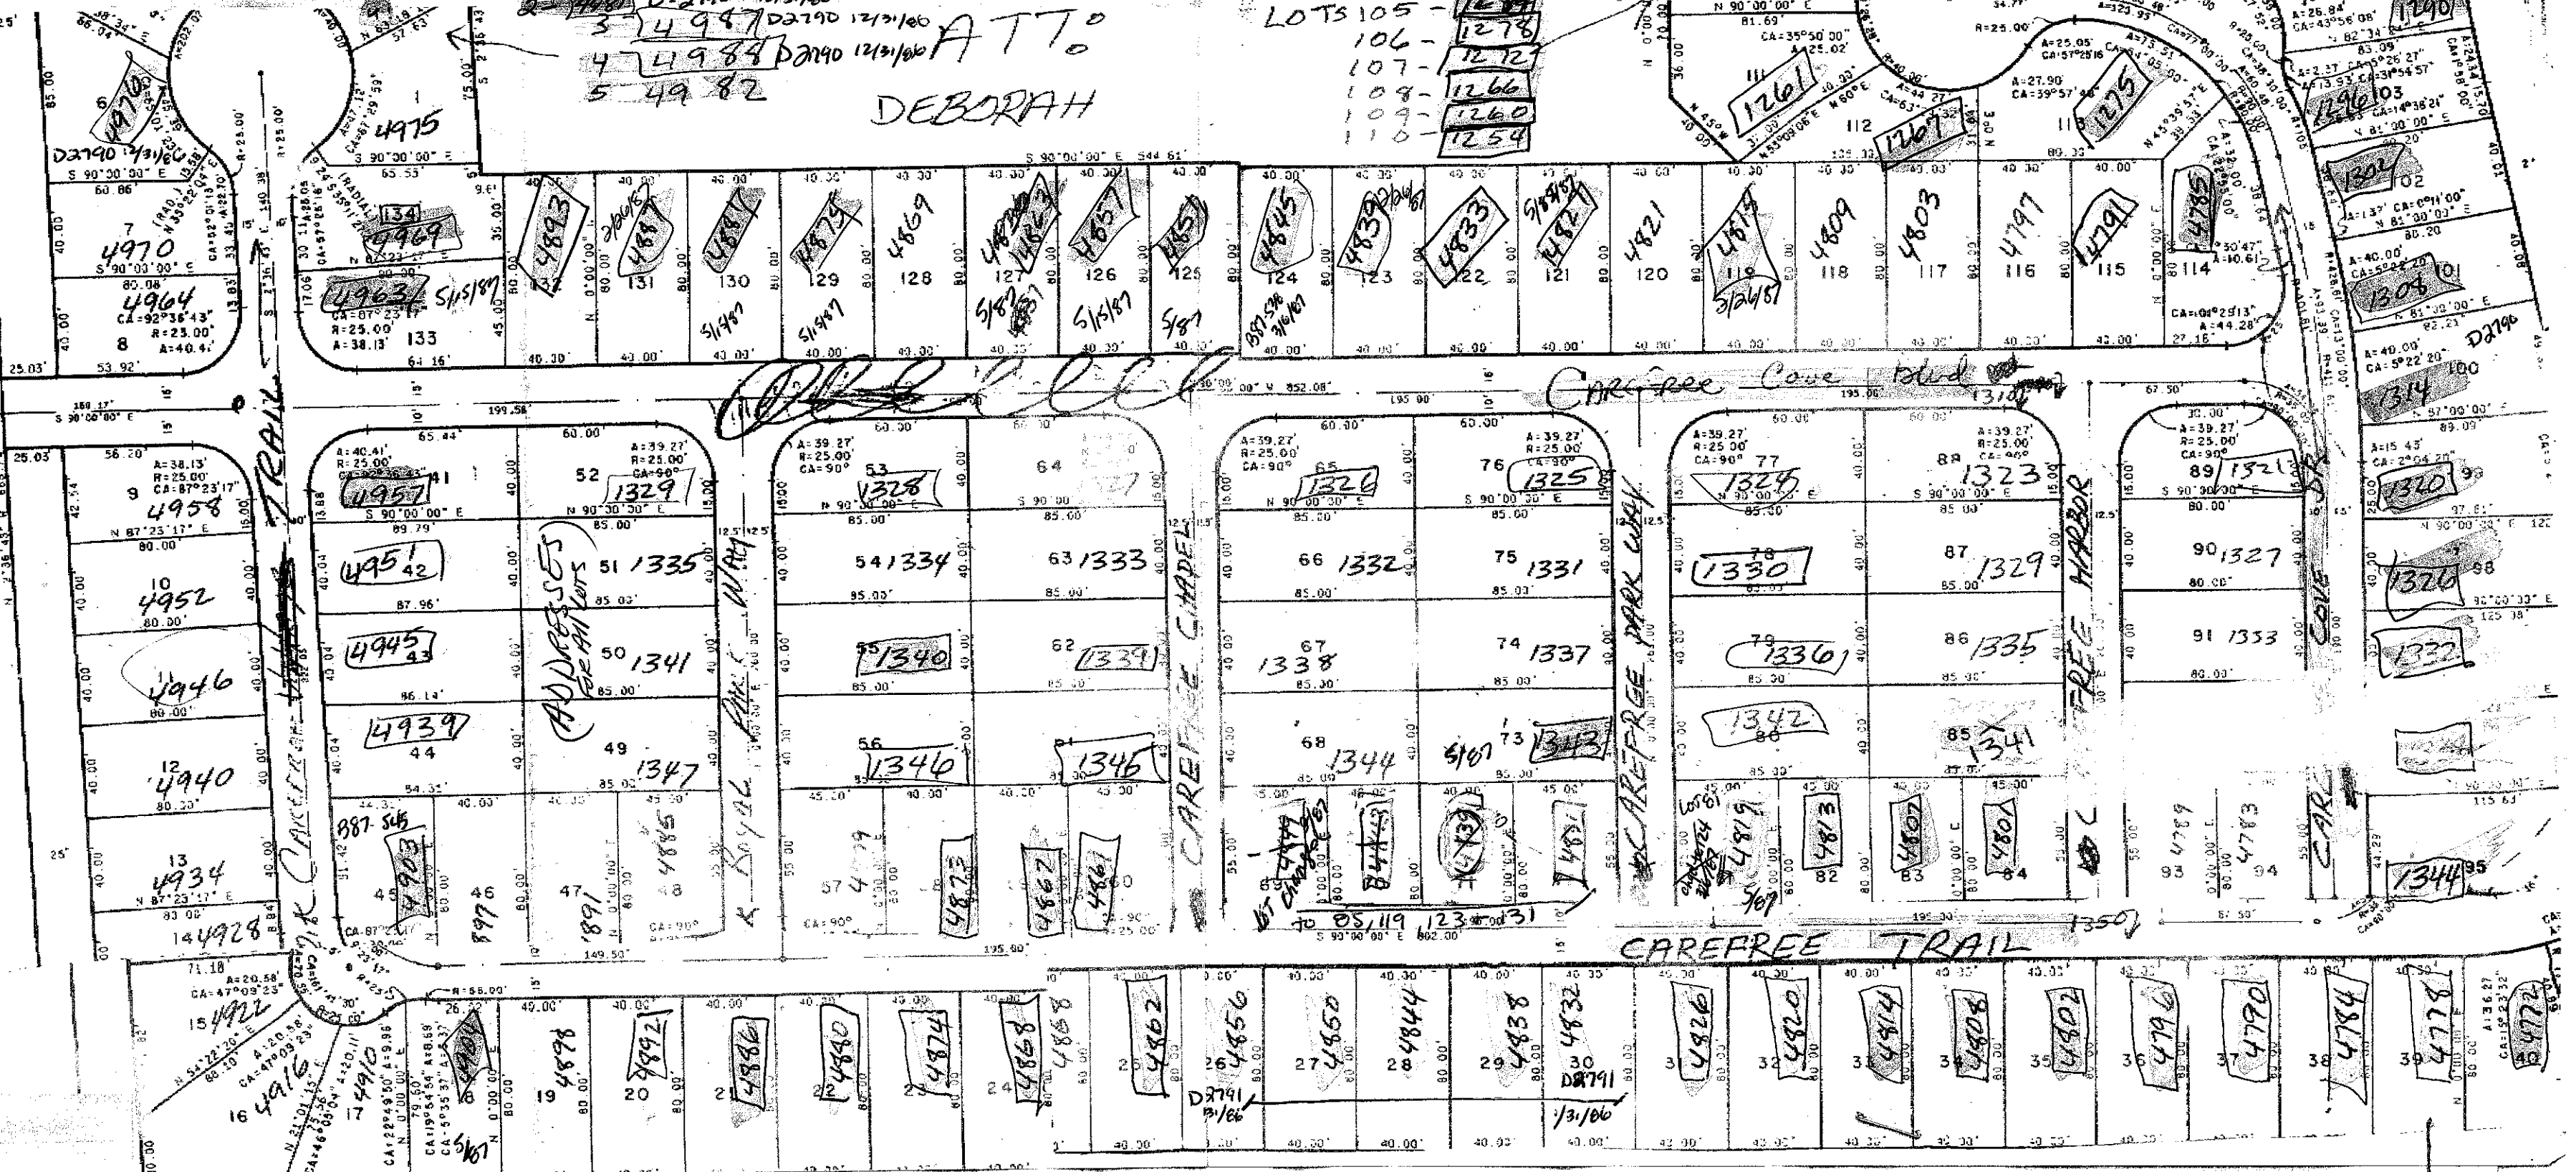

N 2°36'43" W 665.72'

HAWK HILL RD.

2-1188 D-2190 12/31/00
 3-4987 D-2190 12/31/00
 4-4988 D-2190 12/31/00
 5-4982
ATTN DEBORAH

- LOTS 105-110
- 105-1284
 - 106-1278
 - 107-1272
 - 108-1266
 - 109-1260
 - 110-1254

CAREFREE TRAIL

ADDRESSES FOR ALL LOTS

CAREFREE PARK WAY

CAREFREE PARK WAY

CAREFREE PARK WAY

CAREFREE TRAIL

CAREFREE TRAIL

CAREFREE TRAIL

CAREFREE TRAIL

CAREFREE TRAIL

CAREFREE TRAIL

CAREFREE TRAIL

CAREFREE TRAIL

CAREFREE TRAIL